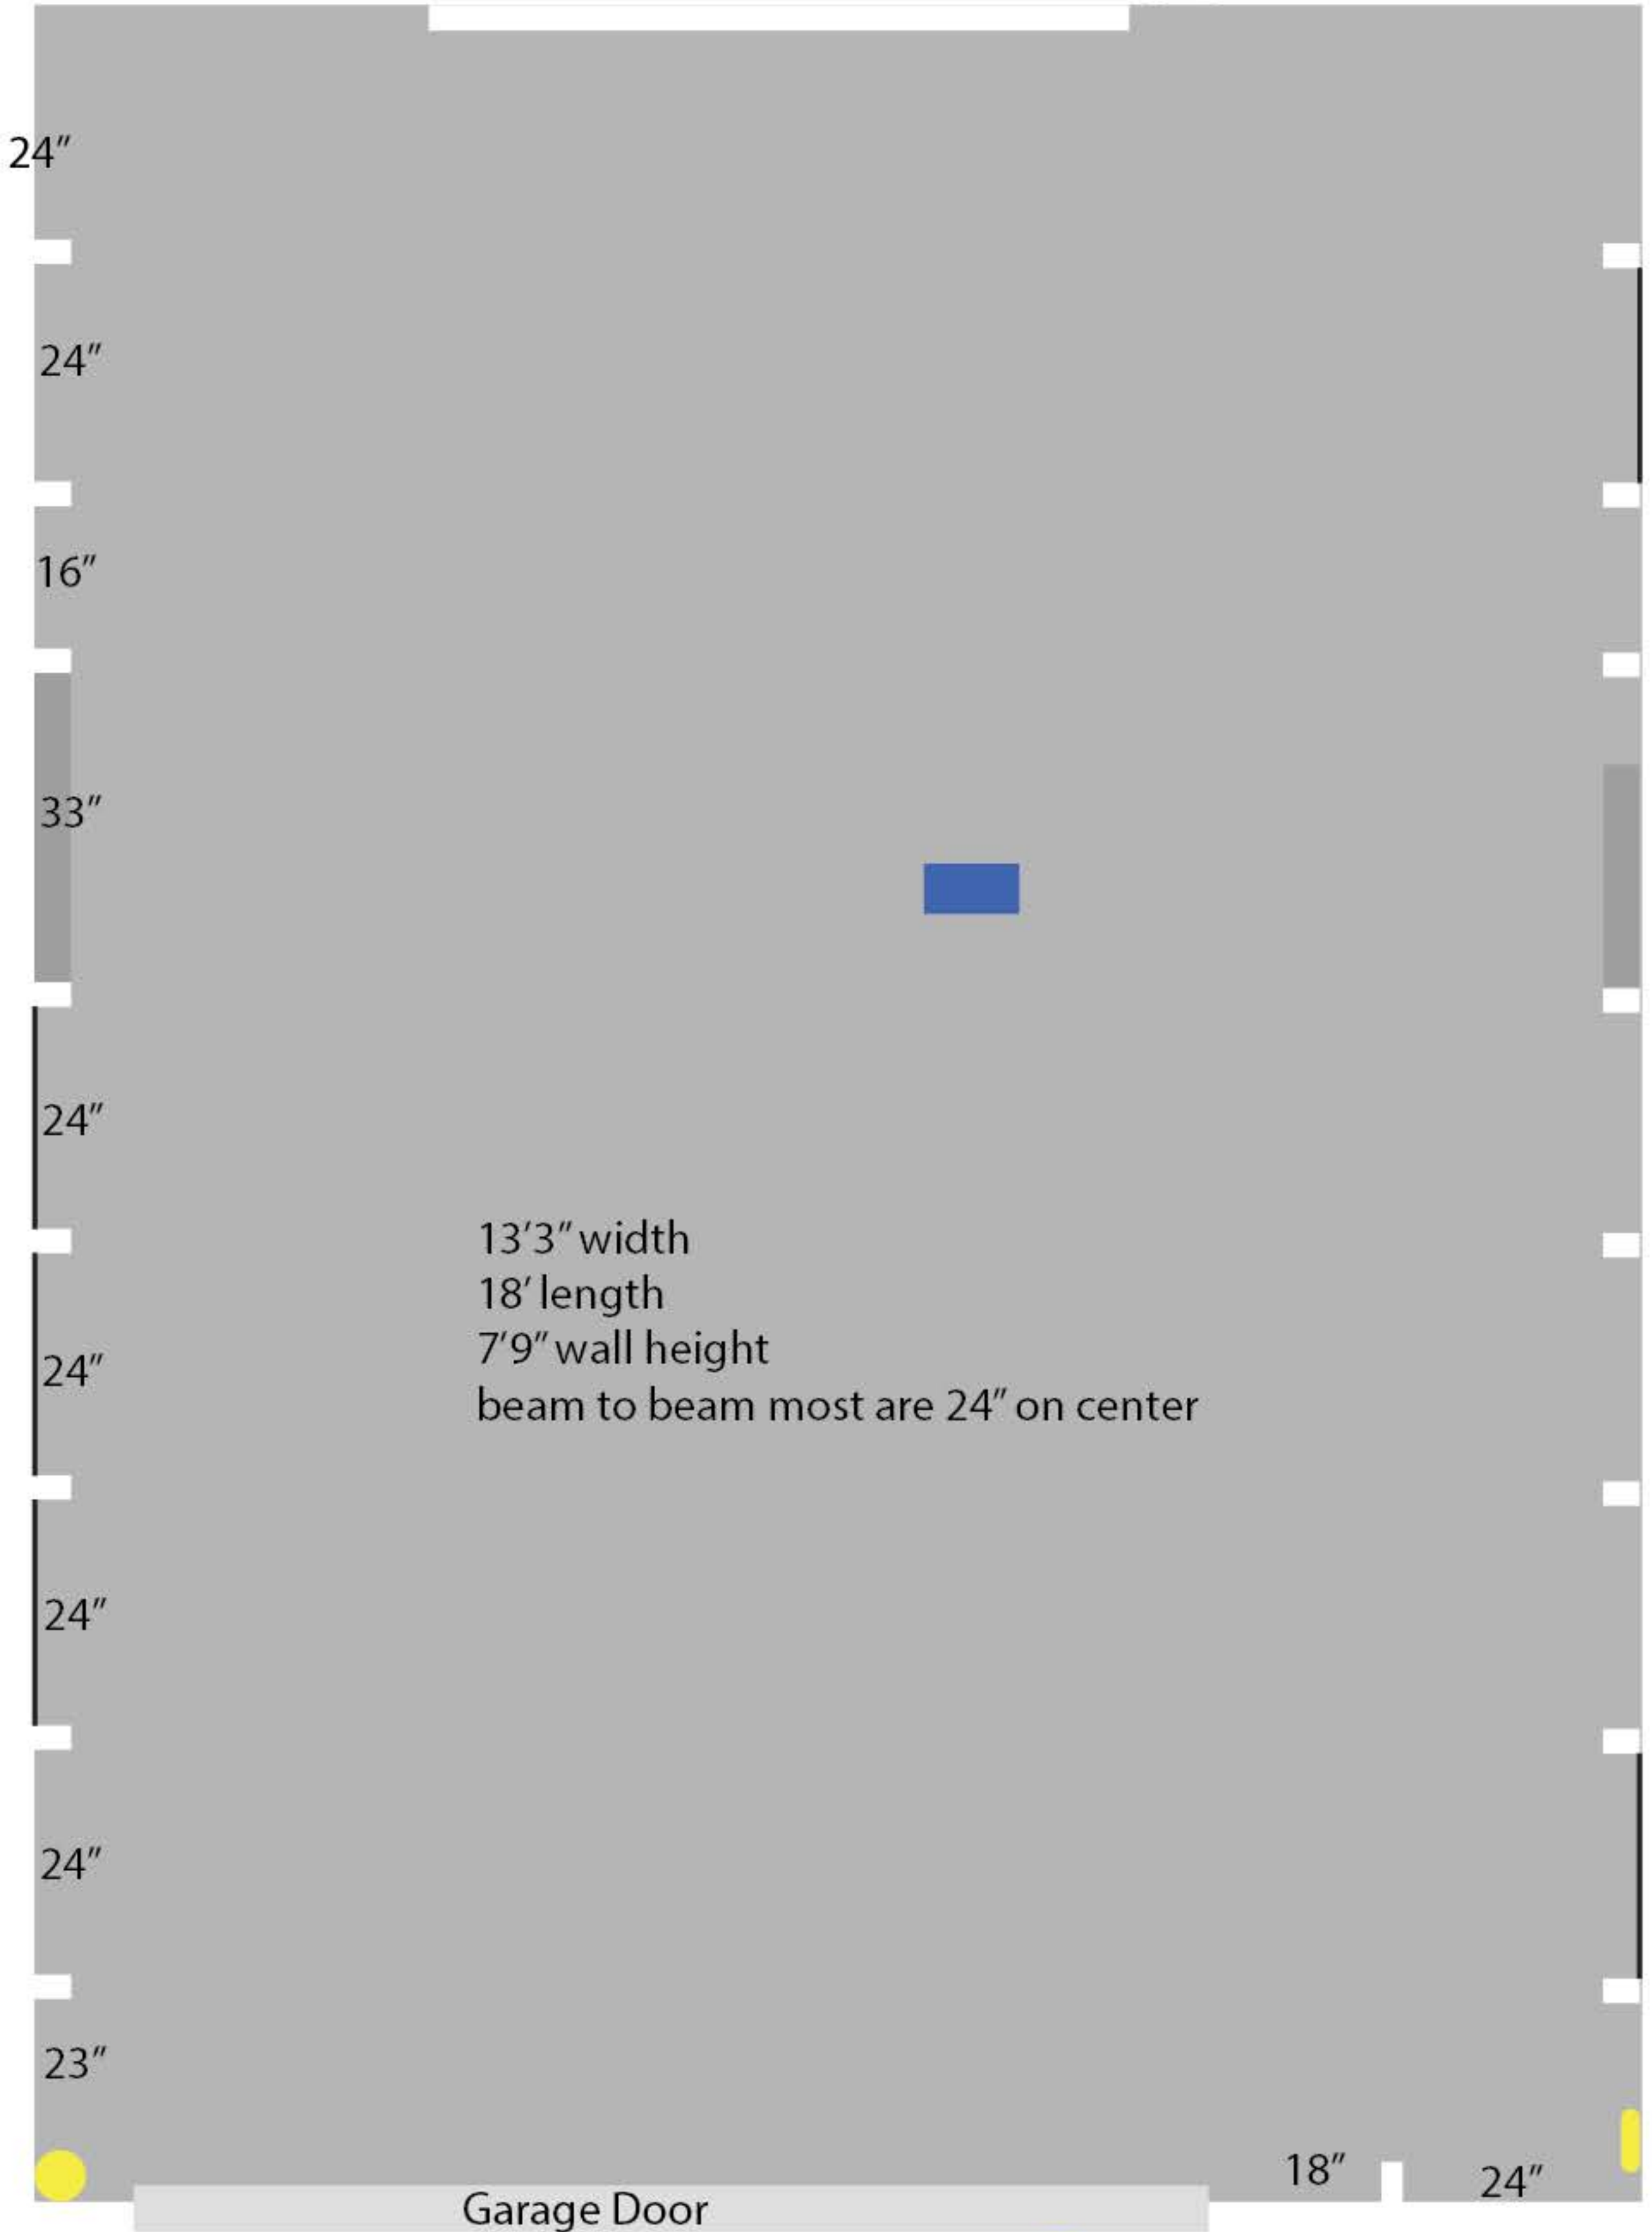

Curtained wall with 6' section of Arakawa Hanging track

windows

wall bays that can have an added shelf

fire extinguisher

sprinkler system wall box

electrical outlet overhead

- Works can be hung between or over wall framing.
- There are two beams overhead for suspending works and or projectors
- The curtained wall has a 6' section of Arakawa Hanging track attached to beam
- There are wall shelves that can be added between select wall sections
- Overhead LED fluorescent lights